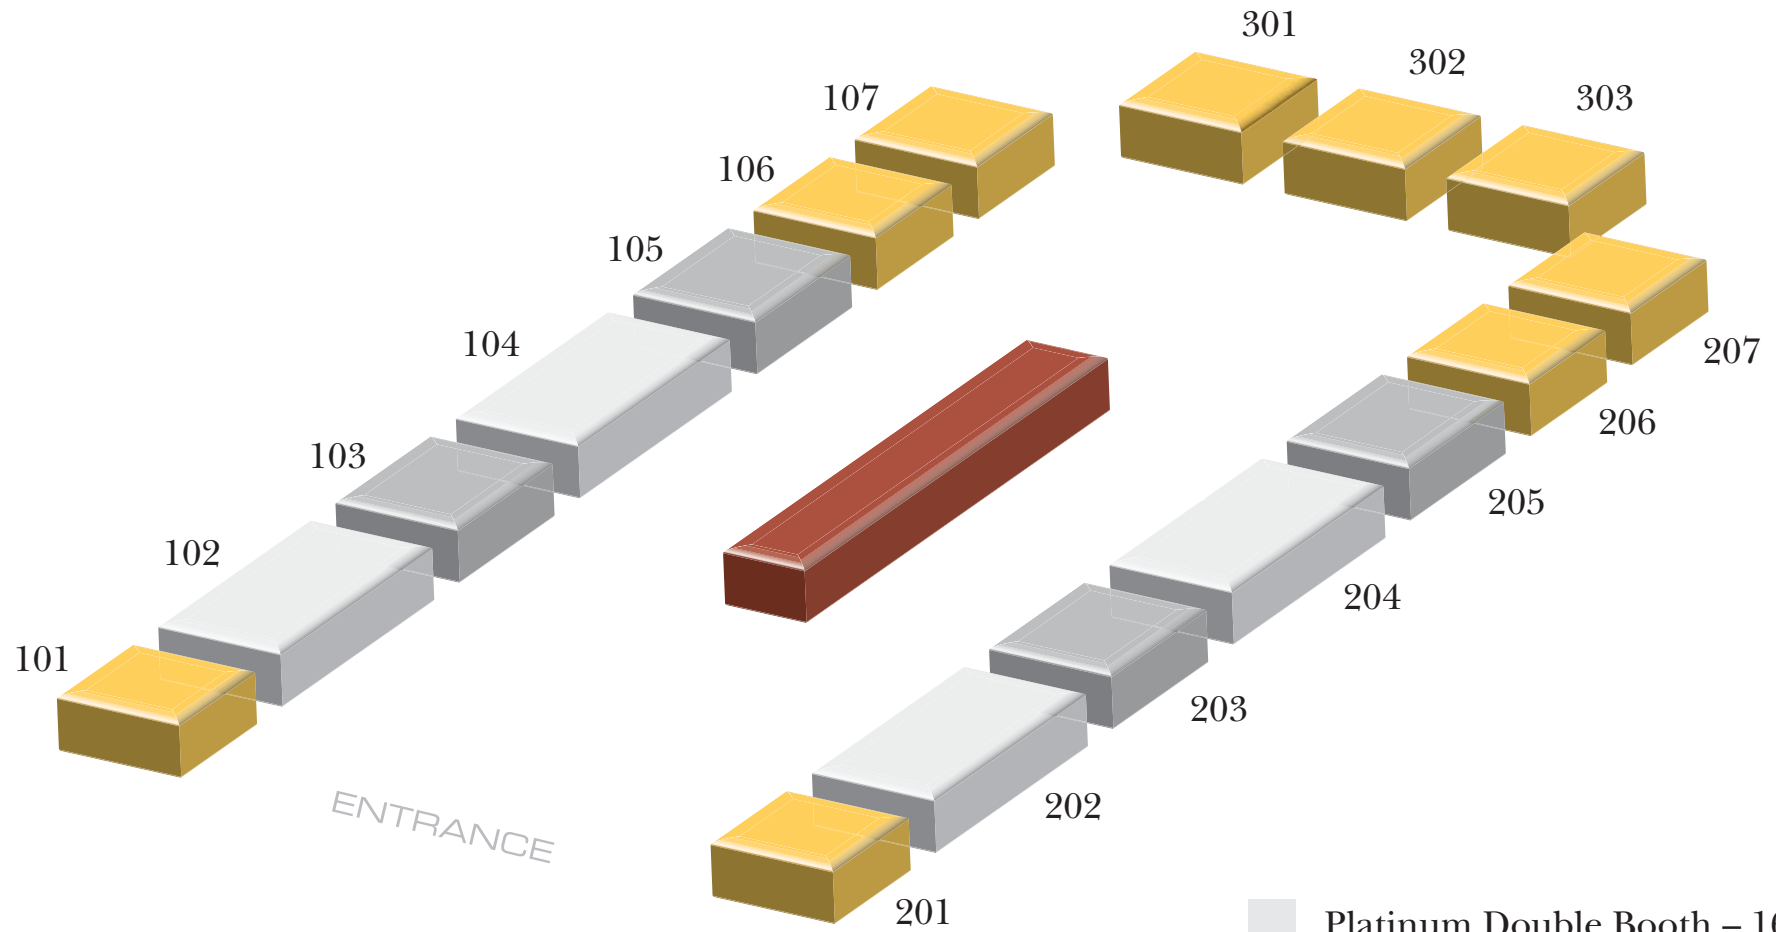

Omni Shoreham Hotel MPLS 2007 Exhibits

-  Platinum Double Booth – 16' x 8'
-  Platinum – 10' x 8'
-  Gold – 8' x 8'
-  Refreshment Booth
-  Reserved Booth